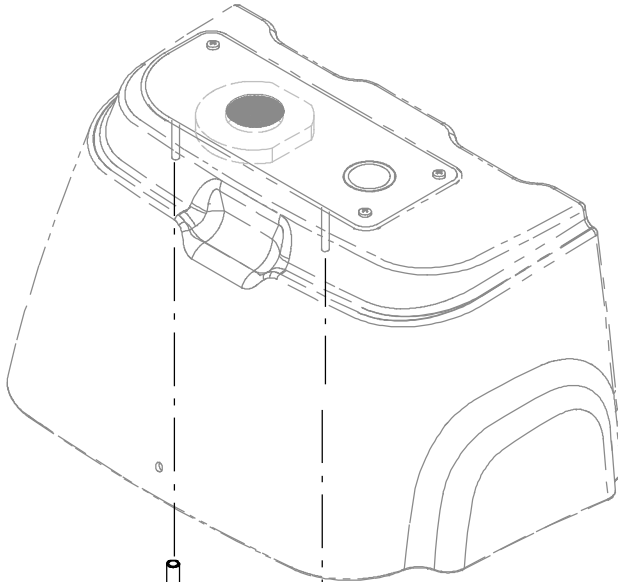

Vacuum Fan Replacement Kit

Models: T1, E5, R3, Speed Scrub, Speed-Ex, Strive Compact

INSTALLATION INSTRUCTIONS:

FOR SAFETY: Before installing kit, unplug power cord from wall outlet.

Kit Contents

Part No.	Description	Qty.
1071839	Fan, Vacuum. 5.7D, 120Vac, 2 stage (Kit 9012566)	1
1071840	Fan, Vacuum. 5.7D, 220/240Vac, 2 stage (Kit 9012567)	1
01684	Washer, Flat, 0.27B 0.69D .05, ss	1

INSTALLATION NOTICE:

Add supplied flat washer as shown. This will prevent the chamfered spacer from cracking the plastic motor mount when tightening down nut.

Use existing hardware to complete installation.