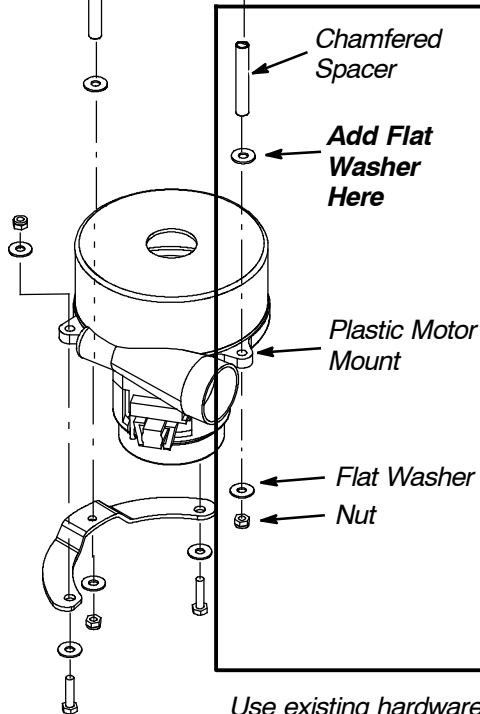

Vacuum Fan Replacement Kit

Models: T1, E5, R3, Speed Scrub, Speed-Ex, Strive Compact

INSTALLATION INSTRUCTIONS:

FOR SAFETY: Before installing kit, unplug power cord from wall outlet.

Kit Contents

Part No.	Description	Qty.
1071839	Fan, Vacuum. 5.7D, 120Vac, 2 stage (Kit 9012566)	1
1071840	Fan, Vacuum. 5.7D, 220/240Vac, 2 stage (Kit 9012567)	1
01684	Washer, Flat, 0.27B 0.69D .05, ss	1

INSTALLATION NOTICE:

Add supplied flat washer as shown. This will prevent the chamfered spacer from cracking the plastic motor mount when tightening down nut.

Use existing hardware to complete installation.