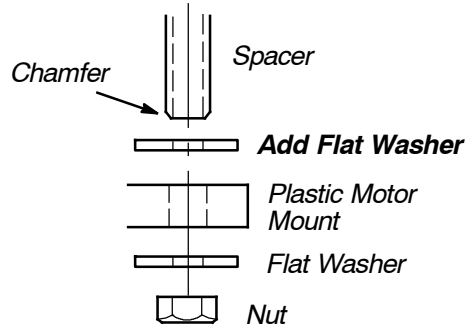

Vacuum Fan Replacement Kit

Models: T1, E5, R3, Speed Scrub, Speed-Ex, Strive Compact

INSTALLATION INSTRUCTIONS:

FOR SAFETY: Before installing kit, unplug power cord from wall outlet.

Kit Contents

Part No.	Description	Qty.
1071839	Fan, Vacuum. 5.7D, 120Vac, 2 stage (Kit 9012566)	1
1071840	Fan, Vacuum. 5.7D, 220/240Vac, 2 stage (Kit 9012567)	1
01684	Washer, Flat, 0.27B 0.69D .05, ss	1

INSTALLATION NOTICE:

Add supplied flat washer as shown. This will prevent the chamfered spacer from cracking the plastic motor mount when tightening down nut.

Use existing hardware to complete installation.